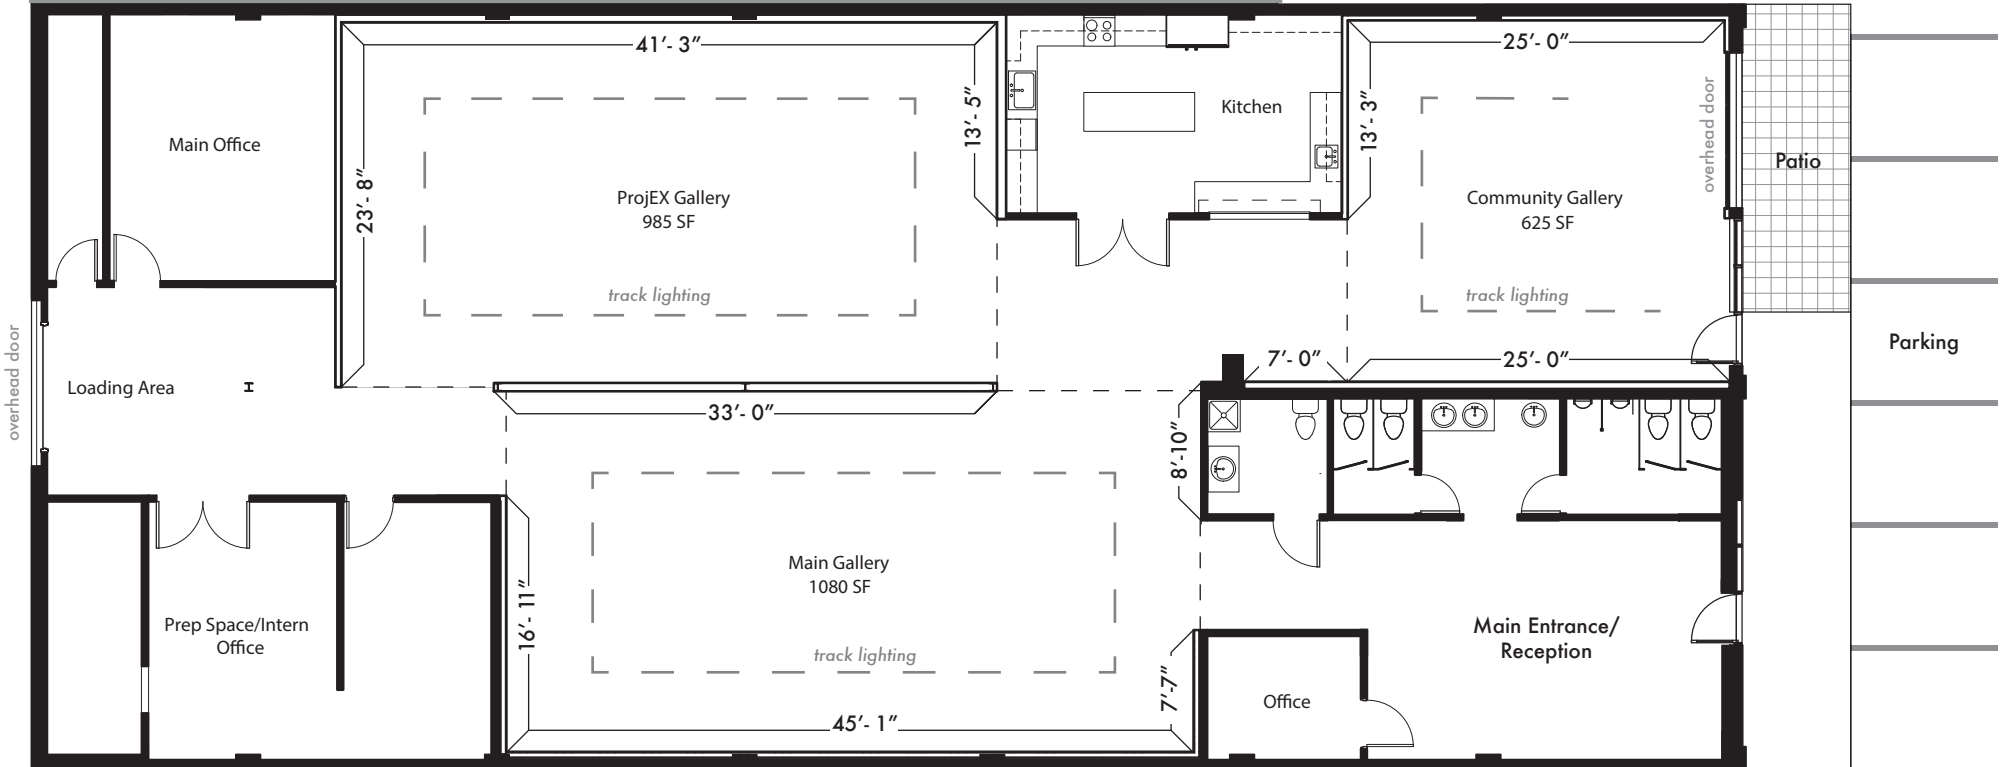

# Latitude 53 - Floor Plan

## Floor Plan Notes:

- Clear distance from floor to Ceiling is 14'- 4"
- Clear distance from floor to track lighting is 10'- 11"
- Clear distance from wall to track lighting is 4'-5 "

Adjacent Building

Adjacent Building